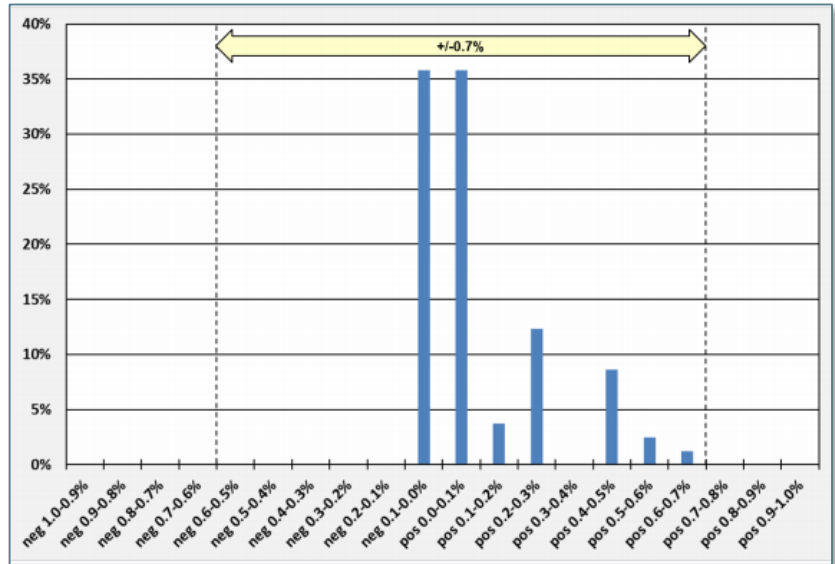

NetForecast validates the accuracy for three circuits measured under field laboratory conditions was $\pm 0.7\%$ on a cumulative daily basis.

The CableONE Usage Meter

The Cable ONE Internet data usage meter provides subscribers with information about how much of their monthly data plan they have used. The meter displays all eligible traffic to and from the Internet that counts towards the **subscriber's** data plan. NetForecast independently validates the accuracy of the usage meter's counts.

OBSERVATION

Based on hourly measurements at three locations from September 6th through October 6th 2016, NetForecast validates that the Cable ONE data usage meter had a cumulative daily accuracy of $\pm 0.7\%$.

Assuming the Cable ONE usage meter system operates as it did under field laboratory conditions during the test period, NetForecast's measurement results indicate that subscribers should be able to rely on the meter's accuracy.

Process

NetForecast gathered usage data under field laboratory conditions for three circuits for one month.

With over 20 years experience, **NetForecast** independently audits the accuracy of data usage meters and the quality of user experience for major Internet Service Providers. **Ask if your ISP is accurate.**